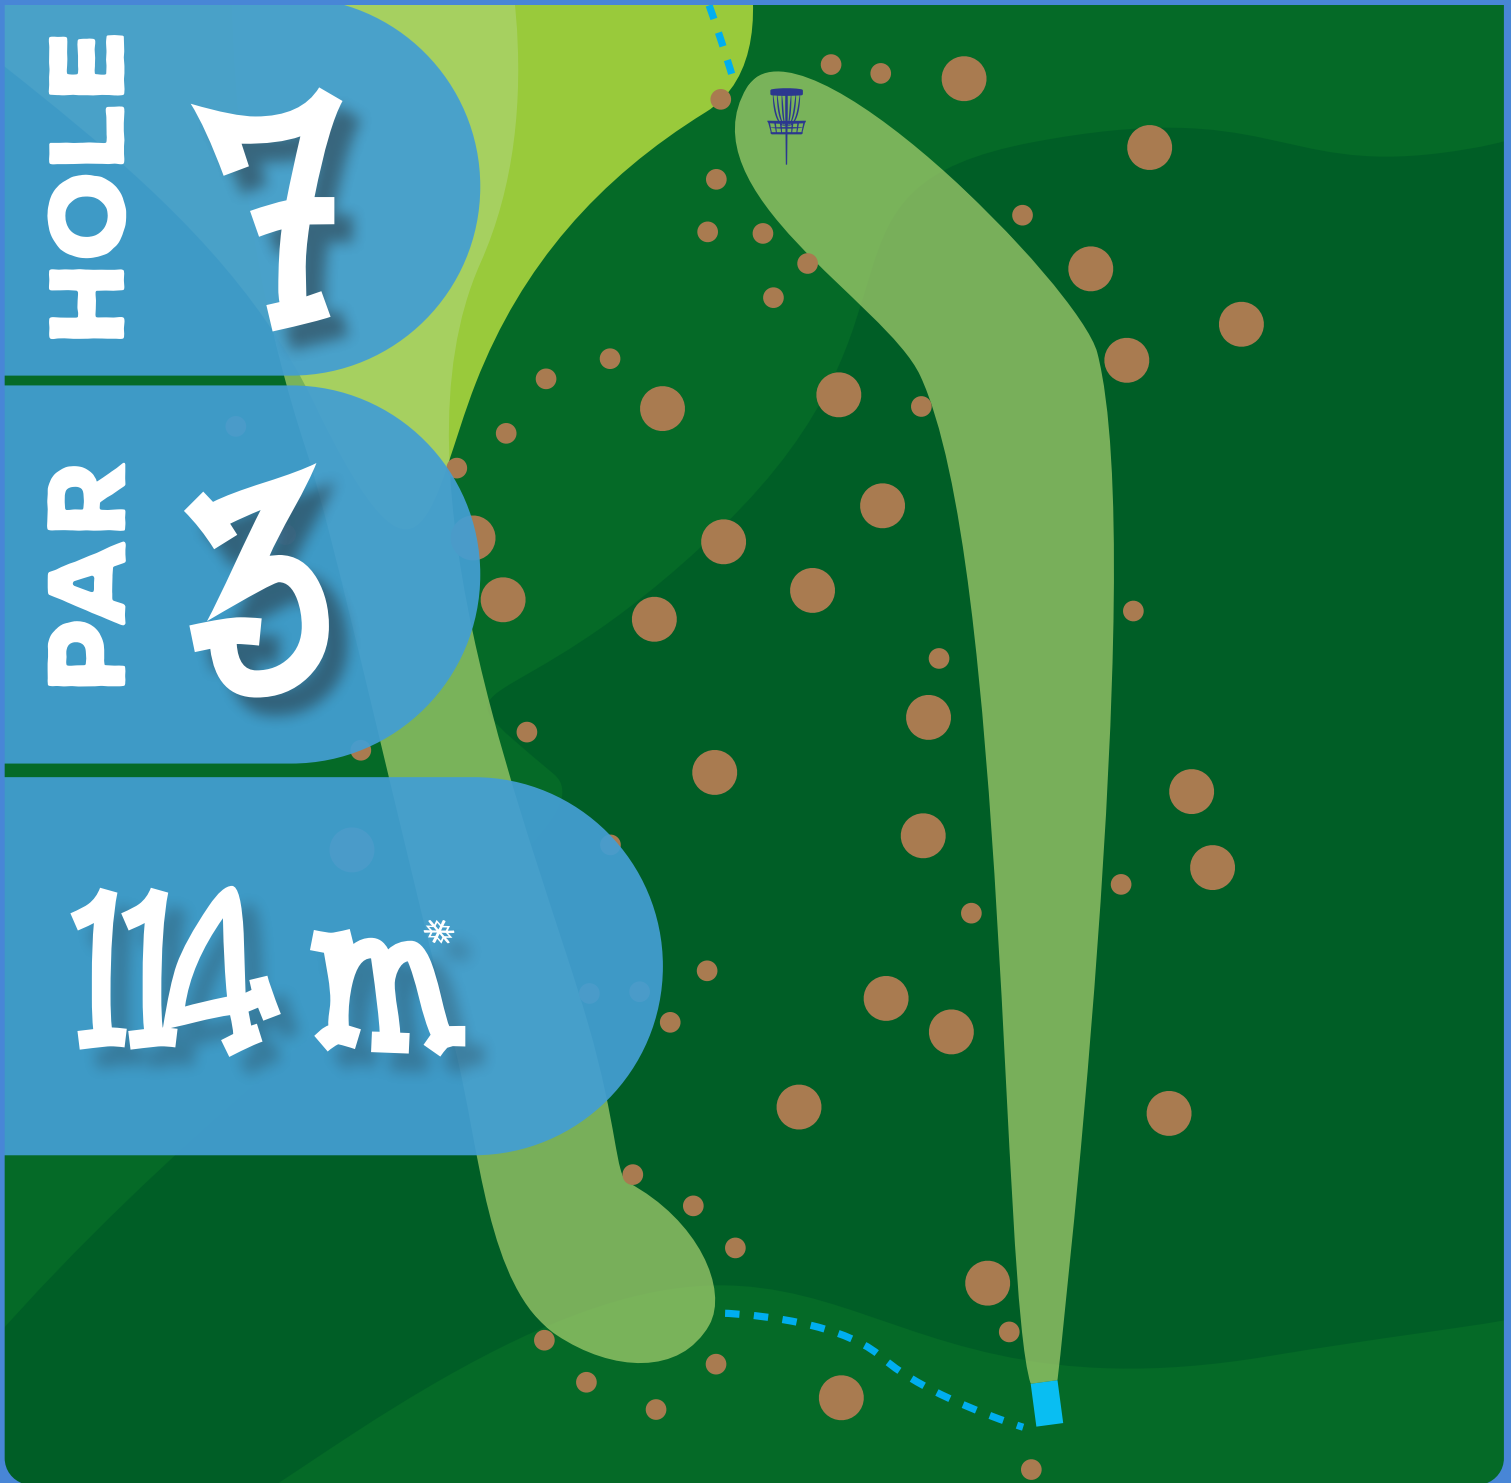

Frosty hills

PDGA C-tier - January 29, 2023
Toplice Sveti Martin, Croatia

HOLE

7

PAR

3

114 m[*]