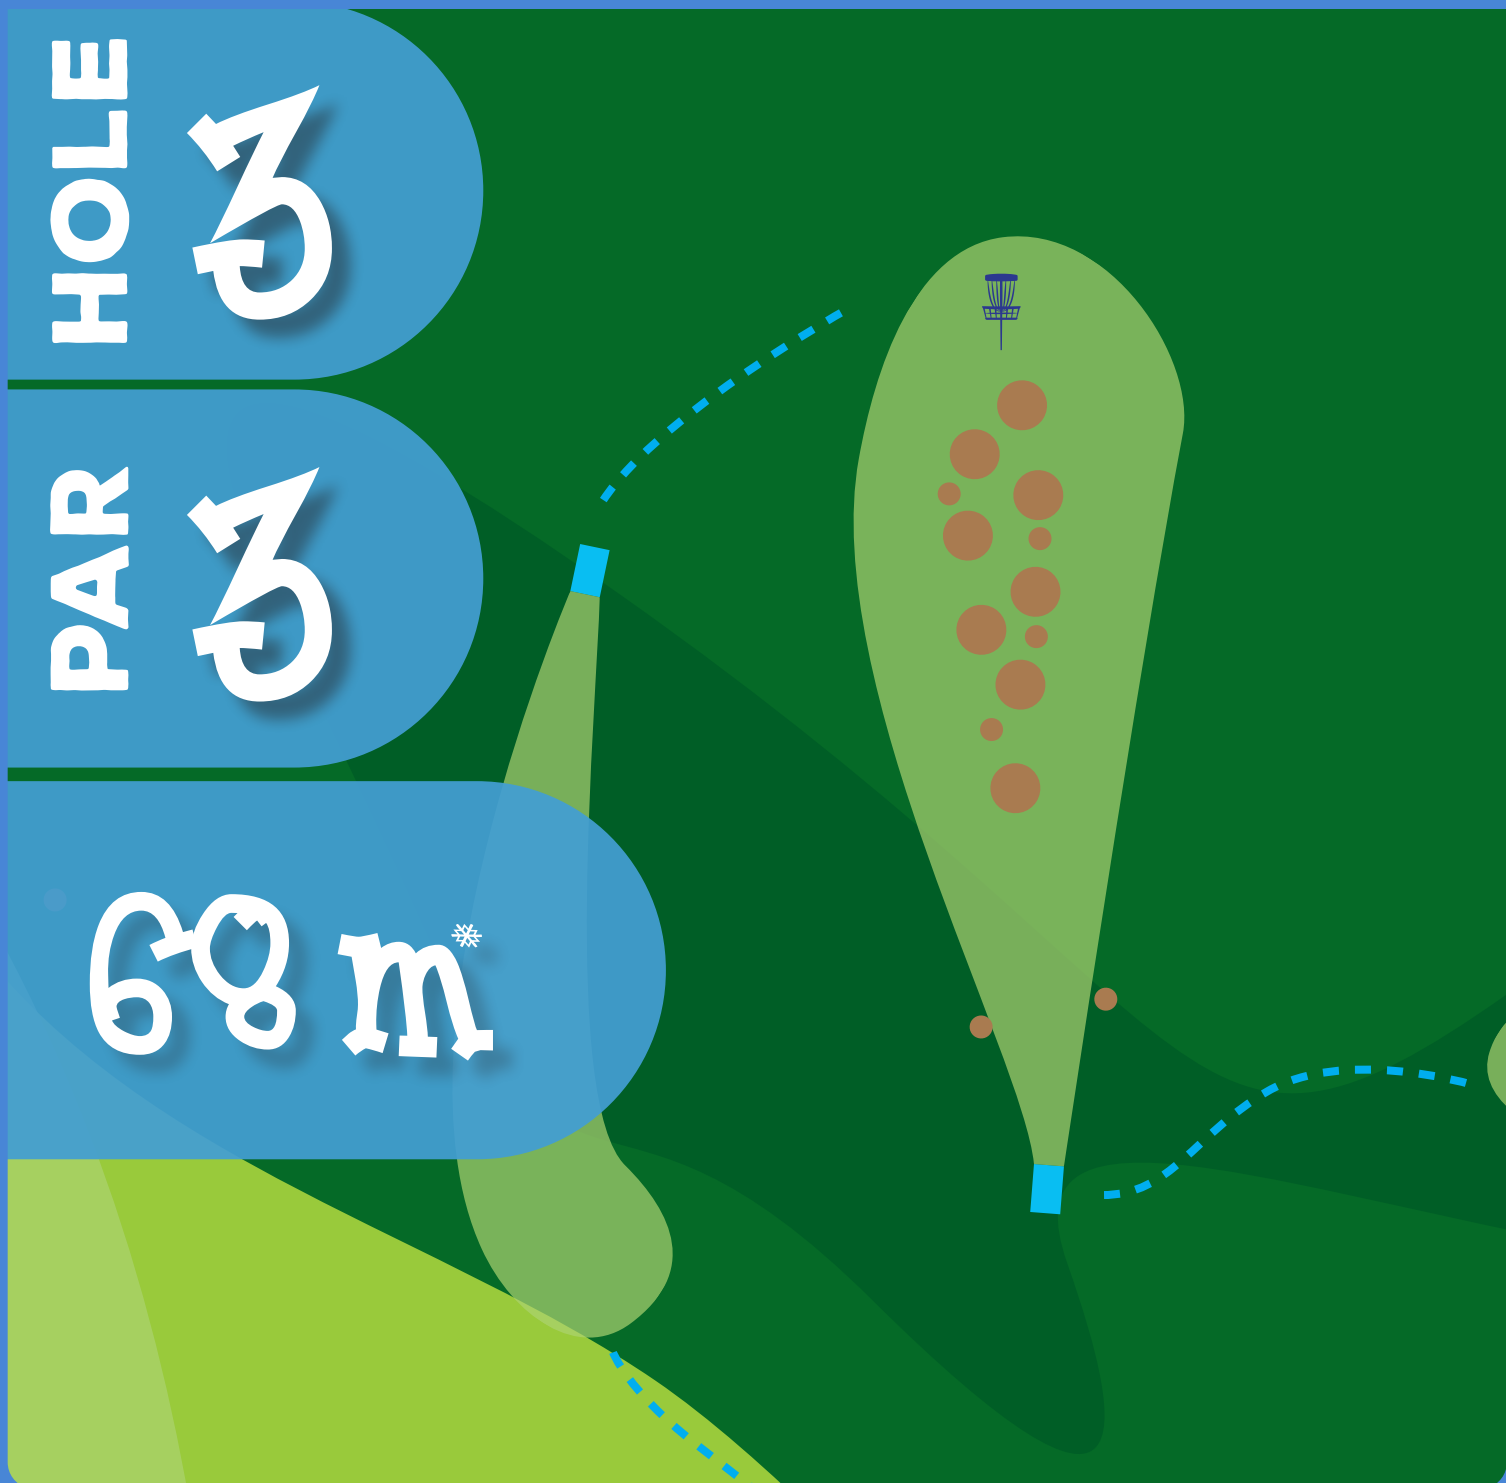

Frosty hills

PDGA C-tier - January 28, 2023
Toplice Sveti Martin, Croatia

HOLE

3

PAR

3

68 m[*]