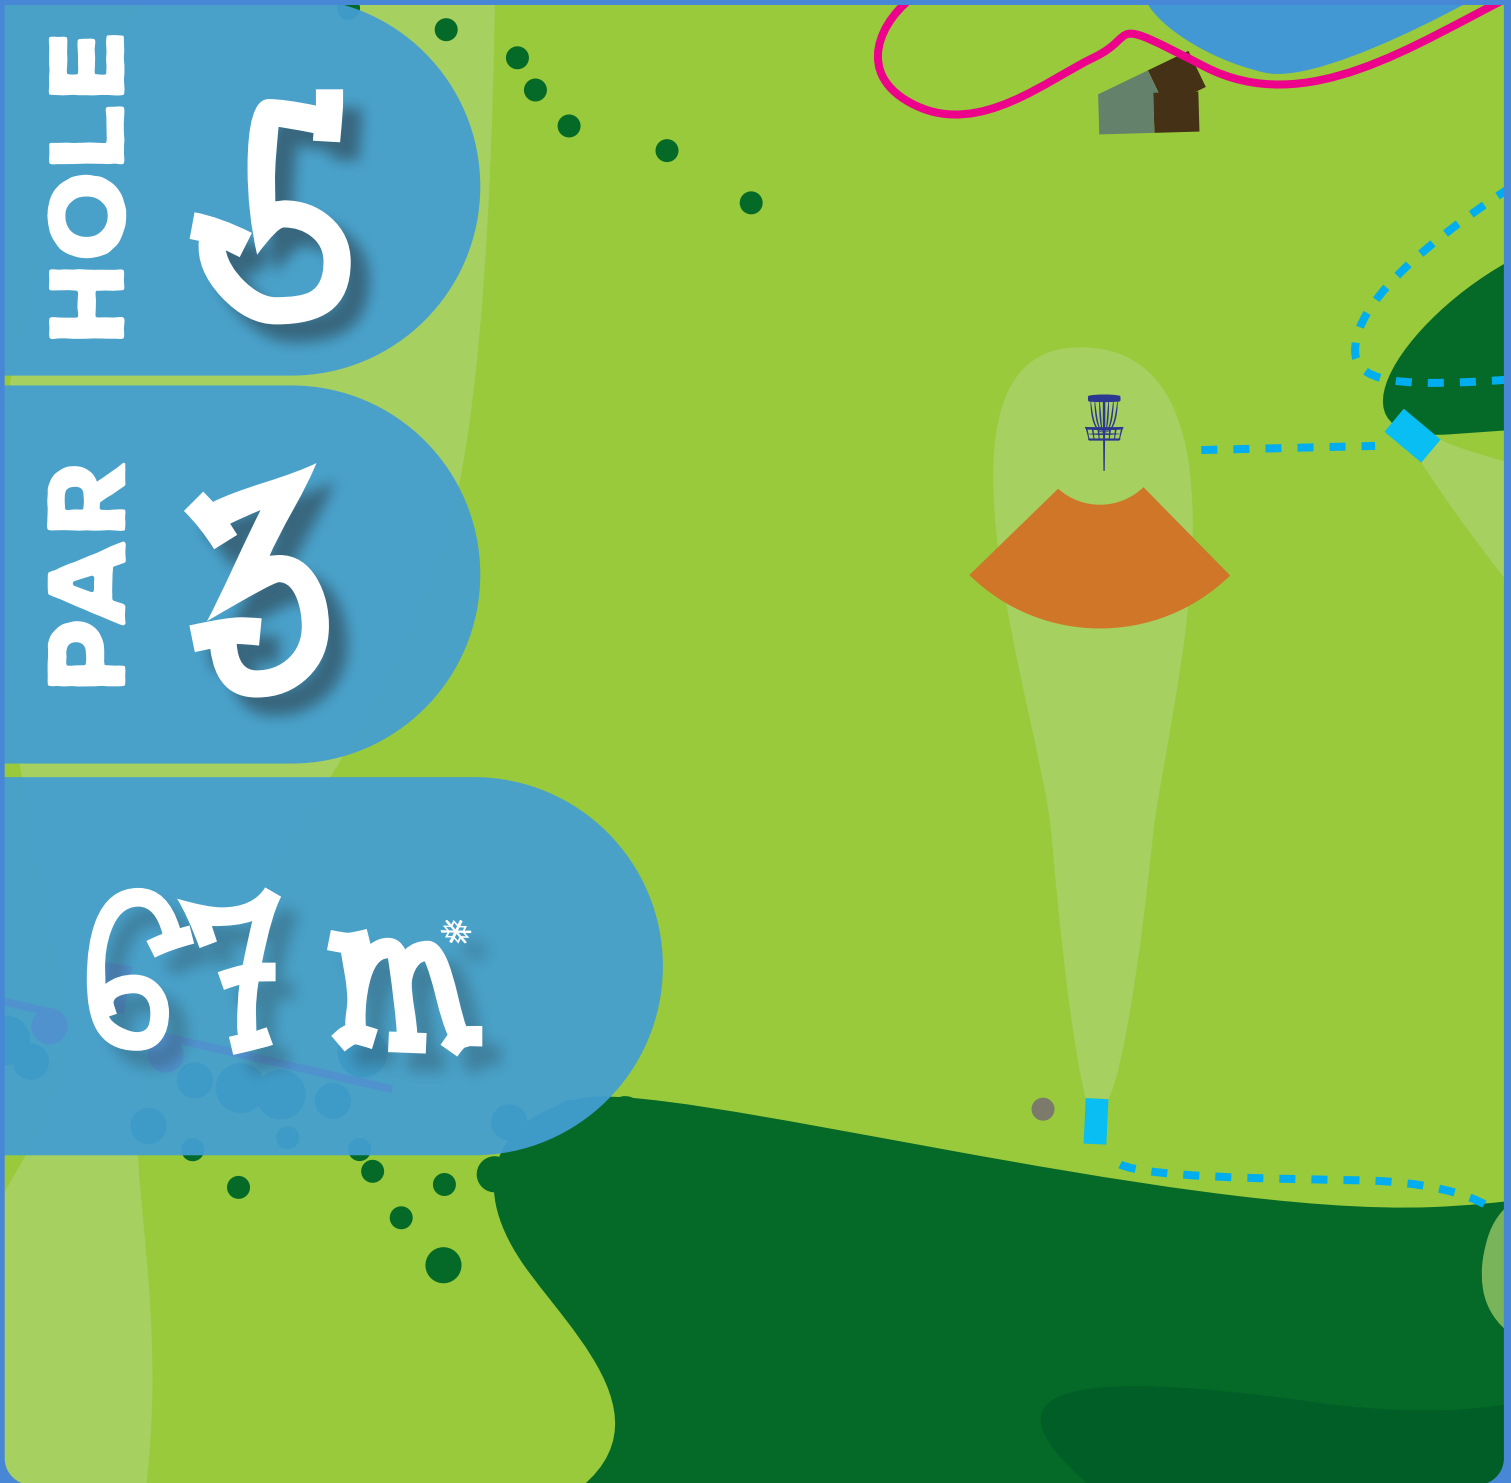

Frosty hills

PDGA C-tier - January 28, 2023
Toplice Sveti Martin, Croatia

HOLE

5

PAR

3

67 m[*]