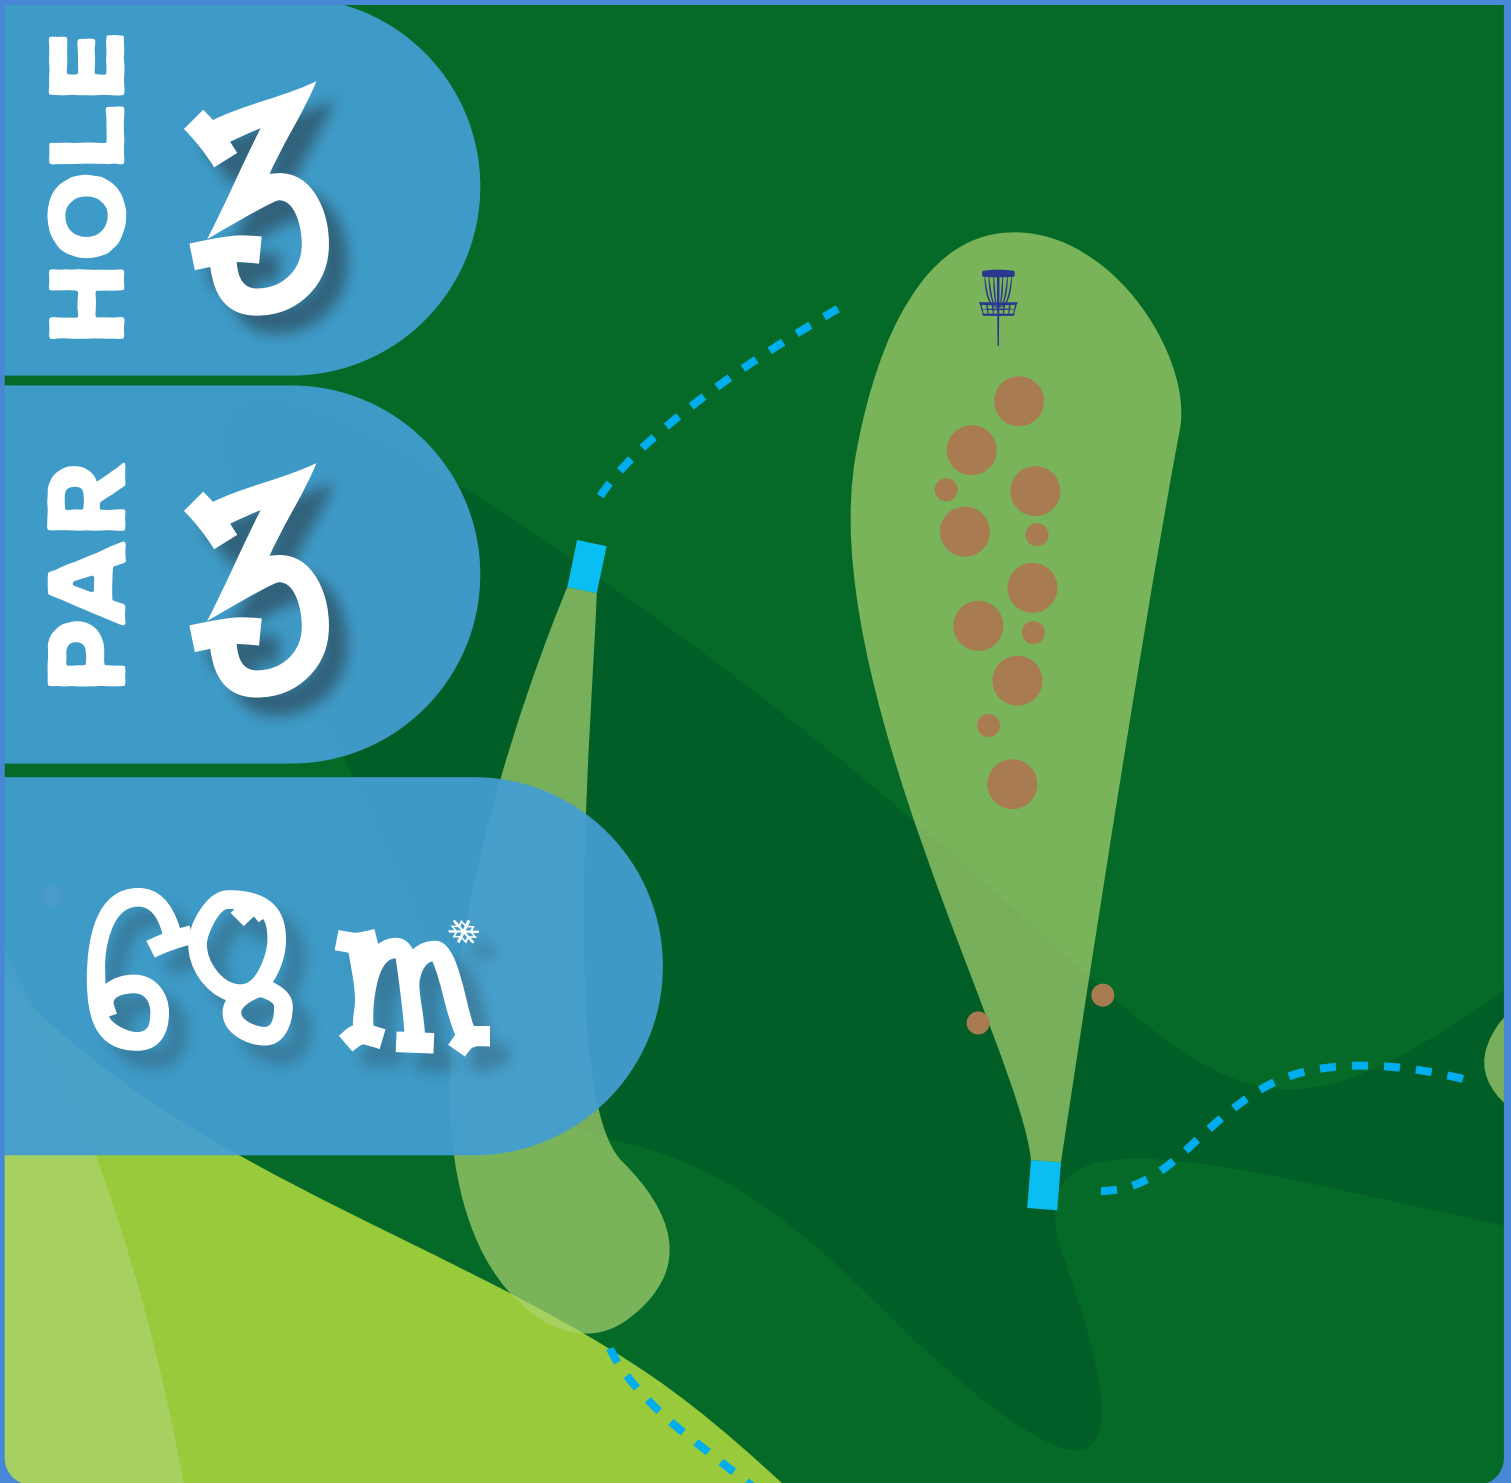

Frosty hills

PDGA C-tier - January 20, 2024
Toplice Sveti Martin, Croatia

HOLE

3

PAR

3

68 m[*]